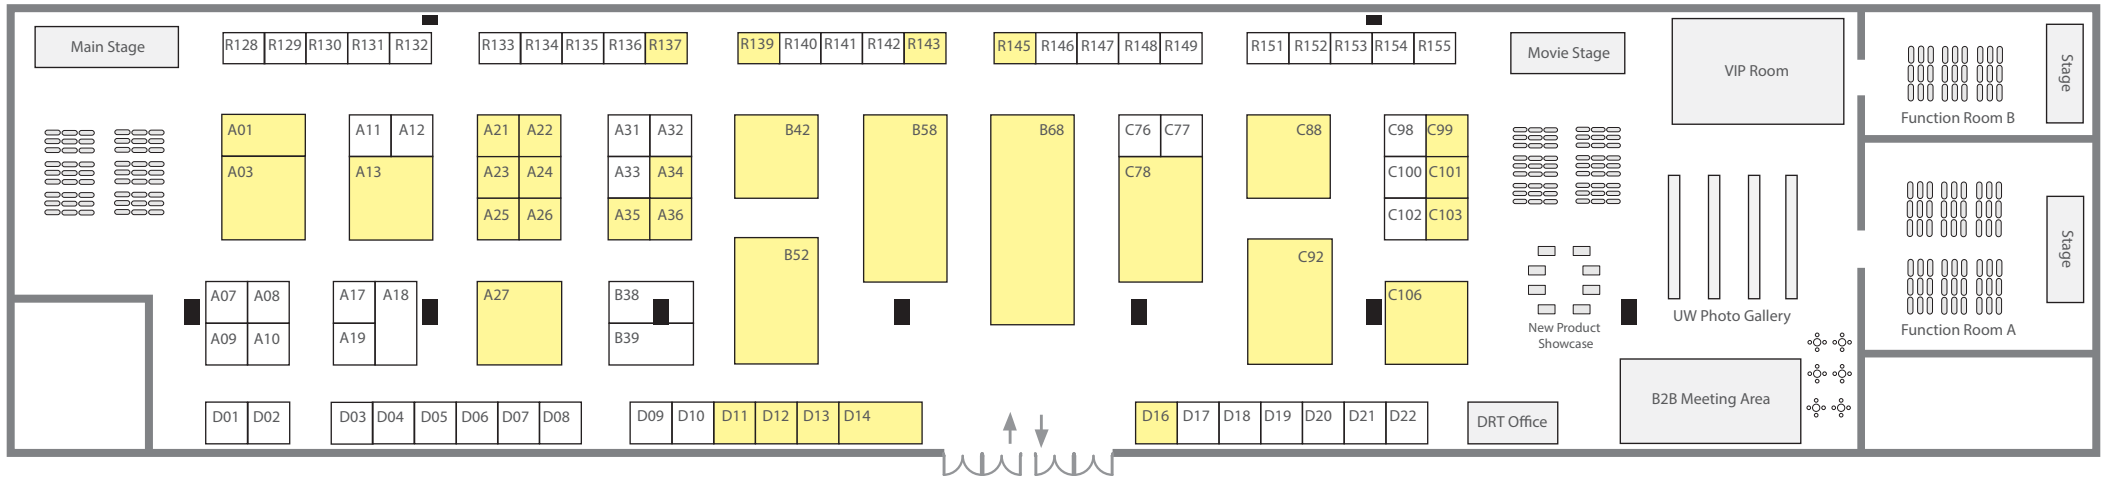

DRT Show Philippines Floor Plan
 8-10 September 2017
 SM Megatrade Hall
 Megamall, Philippines

- 6sqm (2X3 meter Booth)
- 9sqm (3X3 meter Booth)
- Booked
- Pillar