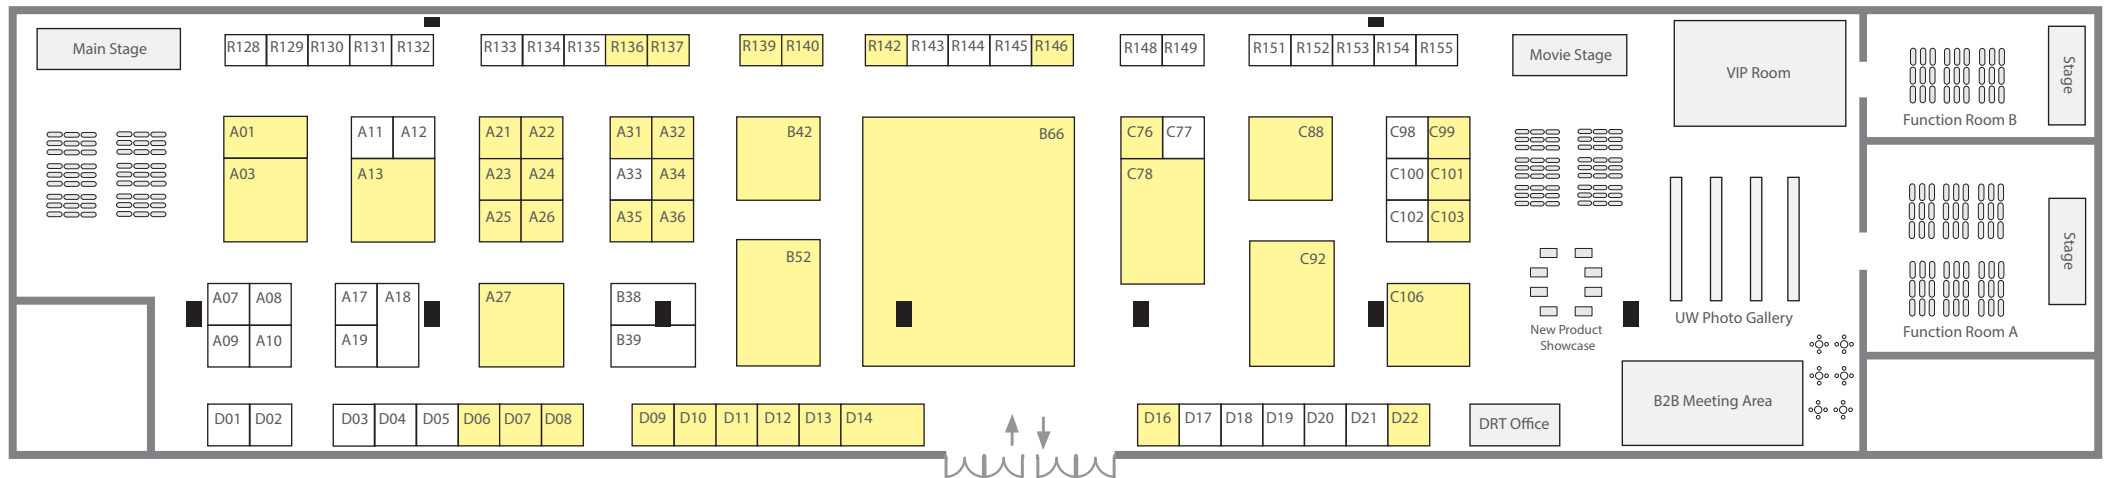

DRT Show Philippines Floor Plan  
 8-10 September 2017  
 SM Megatrade Hall  
 Megamall, Philippines

- 6sqm (2X3 meter Booth)
- 9sqm (3X3 meter Booth)
- Booked
- Pillar