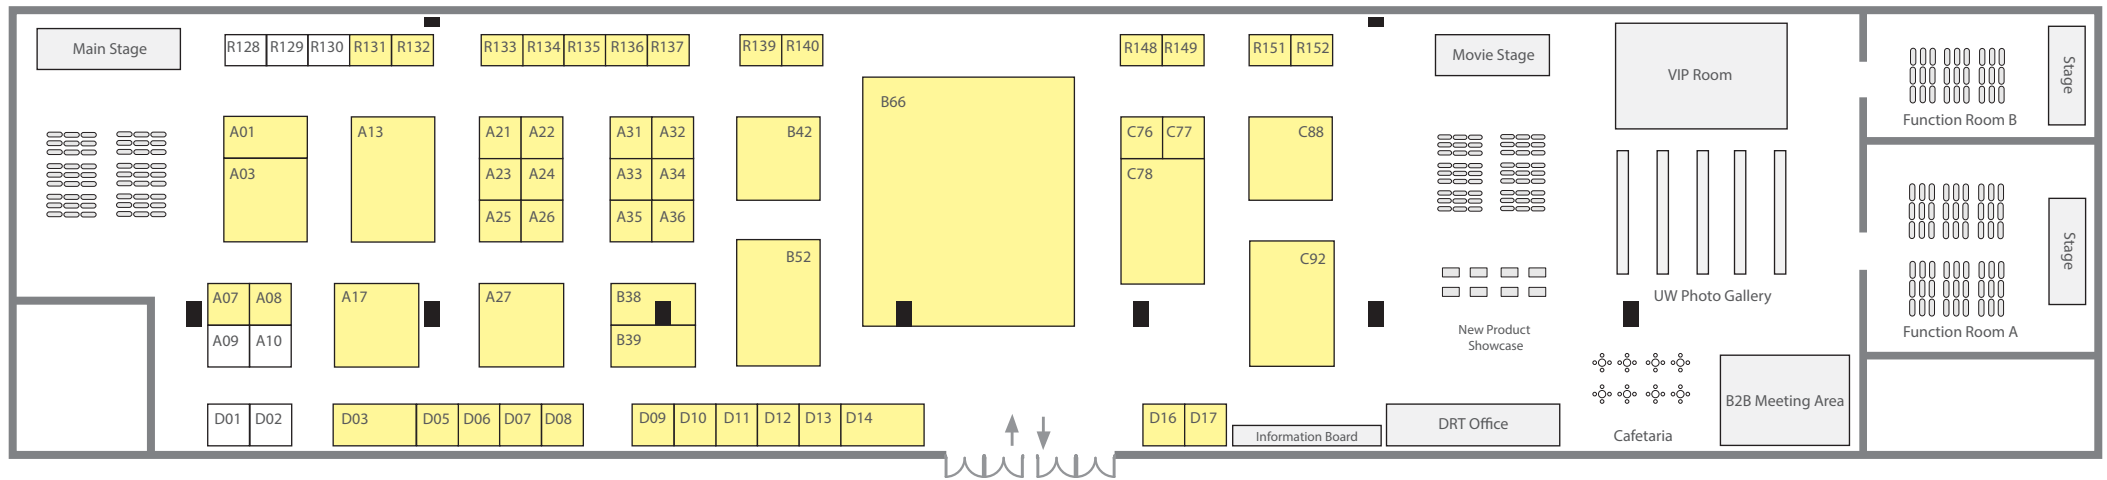

DRT Show Philippines Floor Plan
 8-10 September 2017
 SM Megatrade Hall
 Megamall, Philippines

-  6sqm (2X3 meter Booth)
-  9sqm (3X3 meter Booth)
-  Booked
-  Pillar