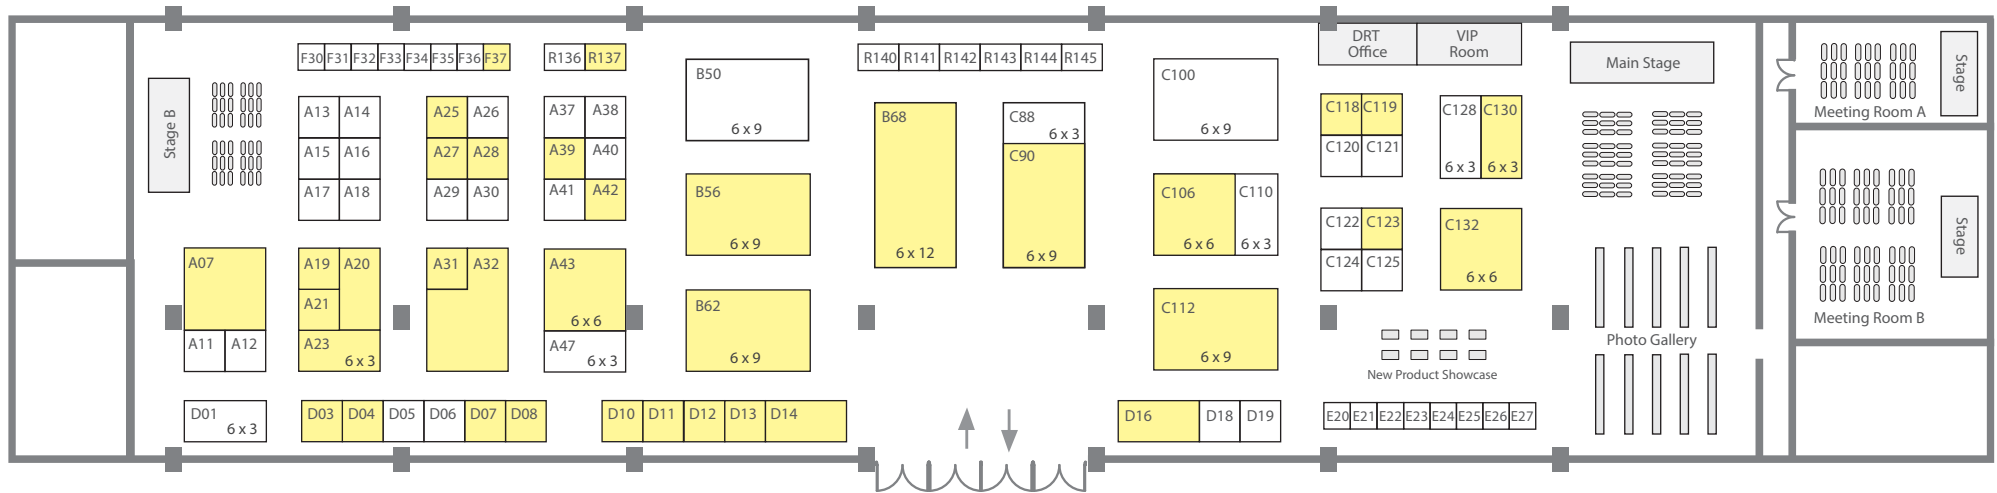

DRT Show Philippines Floor Plan
 6-8 September 2019
 Megatrade Hall
 SM Megamall, Philippines

- 4sqm (2x2 meter Booth)
- 6sqm (2X3 meter Booth)
- 9sqm (3X3 meter Booth)
- Pillar
- Booked